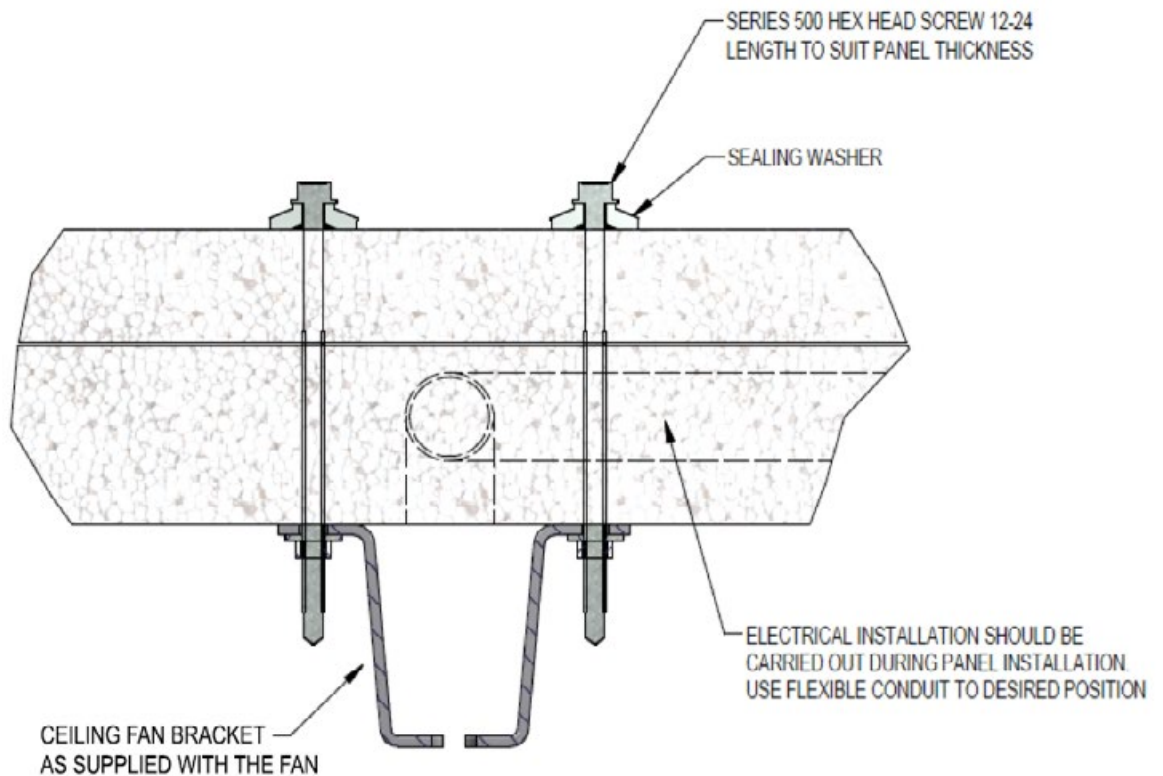

BRACKET INSTALLATION DETAILS - DELTATRIM™

END VIEW

SIDE VIEW