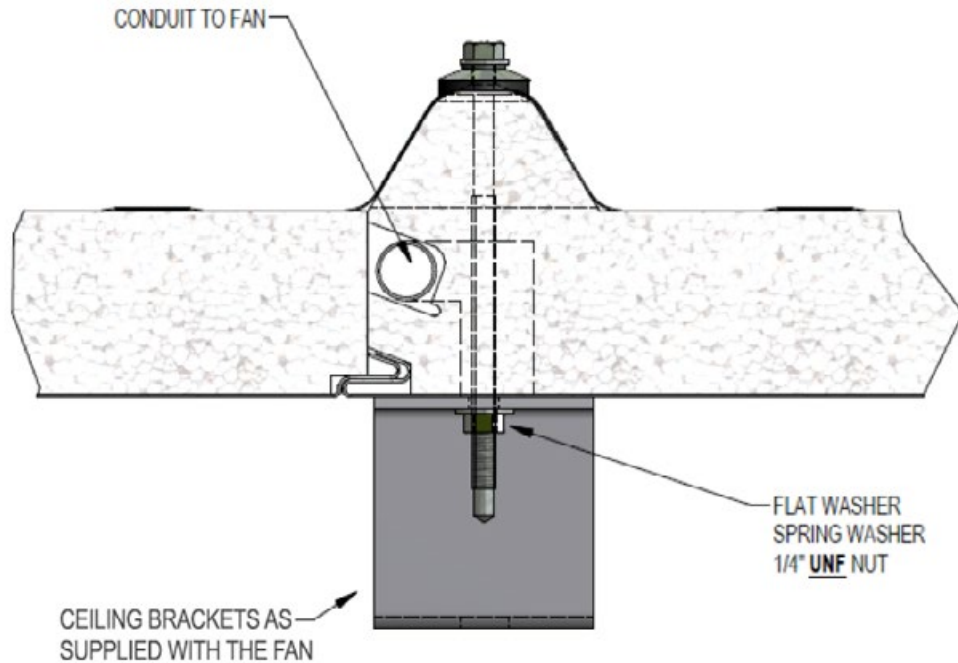

BRACKET INSTALLATION DETAILS - DELTATRIM™

END VIEW