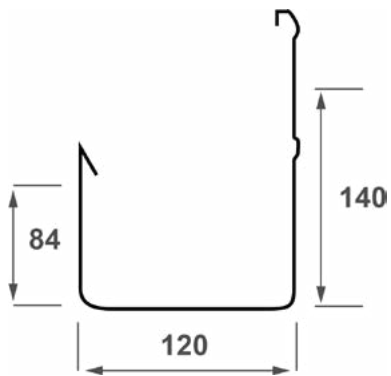

Fascia Style

Square Style

Half Round

150 HI-Front Quad (150 / 175)

Model	Dimensions mm		
	A	B	C
150	68	130	98
175	71	160	99

Low-Front Quad (150 / 175)

Model	Dimensions mm		
	A	B	C
150	76	141	70
175	105	175	100

STANDARD		150 High Front	150 Low Front	175 High Front	175 Low Front	Fascia Gutter	125mm Square	150mm Half Round
	Zincalume	●	●	●	●	●	●	●
	Surfmist	●	●	●	●	●	●	●
	Evening Haze	●	●	●	●	●	●	●
	Manor Red	●	●	●	●	●	●	●
	Dune	●	●	●	●	●	●	●
	Paperbark	●	●	●	●	●	●	●
	Classic Cream	●	●	●	●	●	●	●
	Shale Grey	●	●	●	●	●	●	●
	Pale Eucalypt	●	●	●	●	●	●	●
	Windspray	●	●	●	●	●	●	●
	Gully	●	●	●	●	●	●	●
	Jasper	●	●	●	●	●	●	●
	Wallaby	●	●	●	●	●	●	●
	Basalt	●	●	●	●	●	●	●
	Woodland Grey	●	●	●	●	●	●	●
	Monument	●	●	●	●	●	●	●
	Night Sky	●	●	●	●	●	●	●
	Deep Ocean	●	●	●	●	●	●	●
	Cottage Green	●	●	●	●	●	●	●
	Dover White	●					●	●
	Southerly	●					●	●
	Bluegum	●					●	●