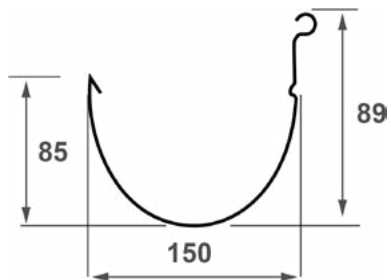

Fascia Style

Square Style

Half Round

150 HI-Front Quad (150 / 175)

Model	Dimensions mm		
	A	B	C
150	68	130	98
175	71	160	99

Low-Front Quad (150 / 175)

Model	Dimensions mm		
	A	B	C
150	76	141	70
175	105	175	100

STANDARD		150 High Front	150 Low Front	175 High Front	175 Low Front	Fascia Gutter	125mm Square	150mm Half Round
	Zincalume	●	●	●	●	●	●	●
	Surfmist	●	●	●	●	●	●	●
	Evening Haze	●	●	●	●	●	●	●
	Manor Red	●	●	●	●	●	●	●
	Dune	●	●	●	●	●	●	●
	Paperbark	●	●	●	●	●	●	●
	Classic Cream	●	●	●	●	●	●	●
	Shale Grey	●	●	●	●	●	●	●
	Pale Eucalypt	●	●	●	●	●	●	●
	Windspray	●	●	●	●	●	●	●
	Gully	●	●	●	●	●	●	●
	Jasper	●	●	●	●	●	●	●
	Wallaby	●	●	●	●	●	●	●
	Basalt	●	●	●	●	●	●	●
	Woodland Grey	●	●	●	●	●	●	●
	Monument	●	●	●	●	●	●	●
	Night Sky	●	●	●	●	●	●	●
	Deep Ocean	●	●	●	●	●	●	●
	Cottage Green	●	●	●	●	●	●	●
	Dover White	●					●	●
	Southerly	●					●	●
	Bluegum	●					●	●