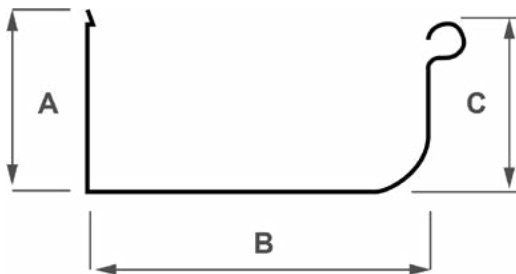

Fascia Style

Square Style

Half Round

150 HI-Front Quad (150 / 175)

Model	Dimensions mm		
	A	B	C
150	68	130	98
175	71	160	99

Low-Front Quad (150 / 175)

Model	Dimensions mm		
	A	B	C
150	76	141	70
175	105	175	100

STANDARD		150 High Front	150 Low Front	175 High Front	175 Low Front	Fascia Gutter	125mm Square	150mm Half Round
	Zincalume	●	●	●	●	●	●	●
	Surfmist	●	●	●	●	●	●	●
	Evening Haze	●	●	●	●	●	●	●
	Manor Red	●	●	●	●	●	●	●
	Dune	●	●	●	●	●	●	●
	Paperbark	●	●	●	●	●	●	●
	Classic Cream	●	●	●	●	●	●	●
	Shale Grey	●	●	●	●	●	●	●
	Pale Eucalypt	●	●	●	●	●	●	●
	Windspray	●	●	●	●	●	●	●
	Gully	●	●	●	●	●	●	●
	Jasper	●	●	●	●	●	●	●
	Wallaby	●	●	●	●	●	●	●
	Basalt	●	●	●	●	●	●	●
	Woodland Grey	●	●	●	●	●	●	●
	Monument	●	●	●	●	●	●	●
	Night Sky	●	●	●	●	●	●	●
	Deep Ocean	●	●	●	●	●	●	●
	Cottage Green	●	●	●	●	●	●	●
	Dover White	●					●	●
	Southerly	●					●	●
	Bluegum	●					●	●