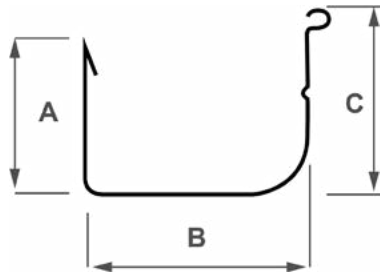

Fascia Style

Square Style

Half Round

150 HI-Front Quad (150 / 175)

Model	Dimensions mm		
	A	B	C
150	68	130	98
175	71	160	99

Low-Front Quad (150 / 175)

Model	Dimensions mm		
	A	B	C
150	76	141	70
175	105	175	100

STANDARD		150 High Front	150 Low Front	175 High Front	175 Low Front	Fascia Gutter	125mm Square	150mm Half Round
	Zincalume	●	●	●	●	●	●	●
	Surfmist	●	●	●	●	●	●	●
	Evening Haze	●	●	●	●	●	●	●
	Manor Red	●	●	●	●	●	●	●
	Dune	●	●	●	●	●	●	●
	Paperbark	●	●	●	●	●	●	●
	Classic Cream	●	●	●	●	●	●	●
	Shale Grey	●	●	●	●	●	●	●
	Pale Eucalypt	●	●	●	●	●	●	●
	Windspray	●	●	●	●	●	●	●
	Gully	●	●	●	●	●	●	●
	Jasper	●	●	●	●	●	●	●
	Wallaby	●	●	●	●	●	●	●
	Basalt	●	●	●	●	●	●	●
	Woodland Grey	●	●	●	●	●	●	●
	Monument	●	●	●	●	●	●	●
	Night Sky	●	●	●	●	●	●	●
	Deep Ocean	●	●	●	●	●	●	●
	Cottage Green	●	●	●	●	●	●	●
	Dover White	●					●	●
	Southerly	●					●	●
	Bluegum	●					●	●