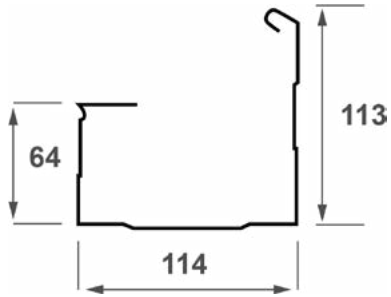

Fascia Style

Square Style

Half Round

150 HI-Front Quad (150 / 175)

Model	Dimensions mm		
	A	B	C
150	68	130	98
175	71	160	99

Low-Front Quad (150 / 175)

Model	Dimensions mm		
	A	B	C
150	76	141	70
175	105	175	100

STANDARD		150 High Front	150 Low Front	175 High Front	175 Low Front	Fascia Gutter	125mm Square	150mm Half Round
	Zincalume	●	●	●	●	●	●	●
	Surfmist	●	●	●	●	●	●	●
	Evening Haze	●	●	●	●	●	●	●
	Manor Red	●	●	●	●	●	●	●
	Dune	●	●	●	●	●	●	●
	Paperbark	●	●	●	●	●	●	●
	Classic Cream	●	●	●	●	●	●	●
	Shale Grey	●	●	●	●	●	●	●
	Pale Eucalypt	●	●	●	●	●	●	●
	Windspray	●	●	●	●	●	●	●
	Gully	●	●	●	●	●	●	●
	Jasper	●	●	●	●	●	●	●
	Wallaby	●	●	●	●	●	●	●
	Basalt	●	●	●	●	●	●	●
	Woodland Grey	●	●	●	●	●	●	●
	Monument	●	●	●	●	●	●	●
	Night Sky	●	●	●	●	●	●	●
	Deep Ocean	●	●	●	●	●	●	●
	Cottage Green	●	●	●	●	●	●	●
	Dover White	●					●	●
	Southerly	●					●	●
	Bluegum	●					●	●