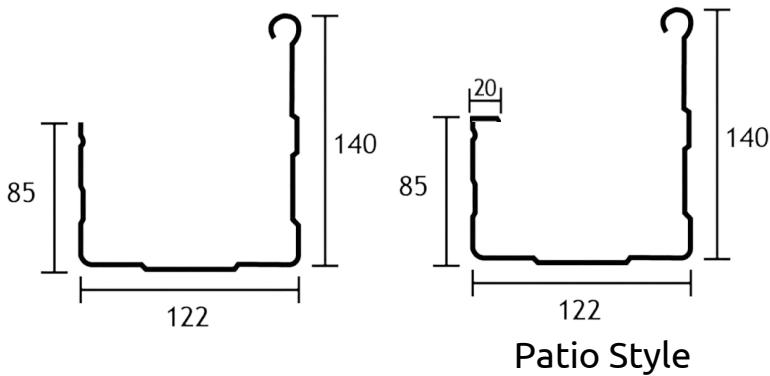

Gutter Profiles

125 Square-Line Gutter

These gutters are specially designed to control high water capacity and prevent water from flowing back into your roof. Ideal for residential use including patios.

150 Hi-Flow Quad Gutter

Its high face and specialized slots allow it to deal with higher volumes of rainfall and excess overflow. This makes the Hi-Flow ideal for domestic and light industrial guttering.