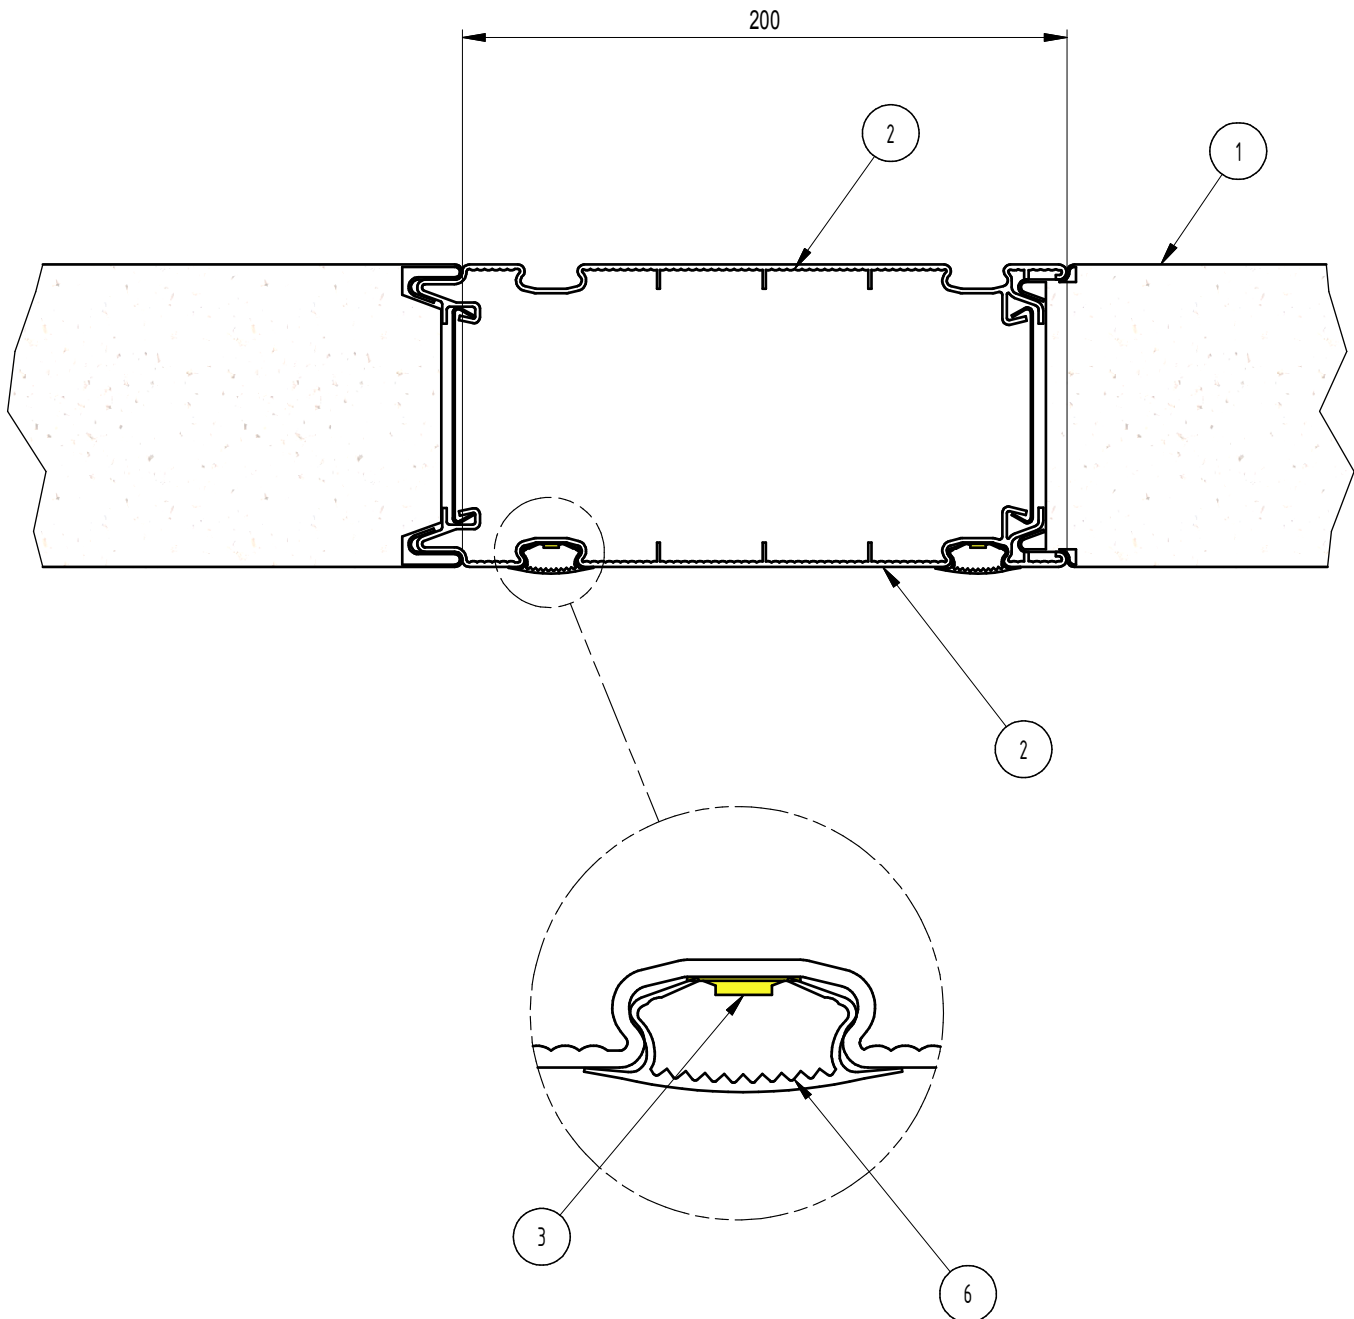

Parts List

ITEM	QTY	PART NUMBER	DESCRIPTION
1	2	DeltaCool	DeltaCool PANEL
2	2	LED9005-5	INSULATED PANEL SKYLIGHT
3	2	LED STRIP	LED STRIP
4	2	LED5001	SKYLIGHT REFLECTIVE JOINER
6	2	LED9014	LED LENS

© COPYRIGHT RESERVED

Drawing No.
LED1012-1

FOLDING TOLERANCE: ± 2.0
LENGTH TOLERANCE: + 15.0 - 0.0

Date:
3/06/2022

Designed by
DP

Rev: A
Sheet 2/2