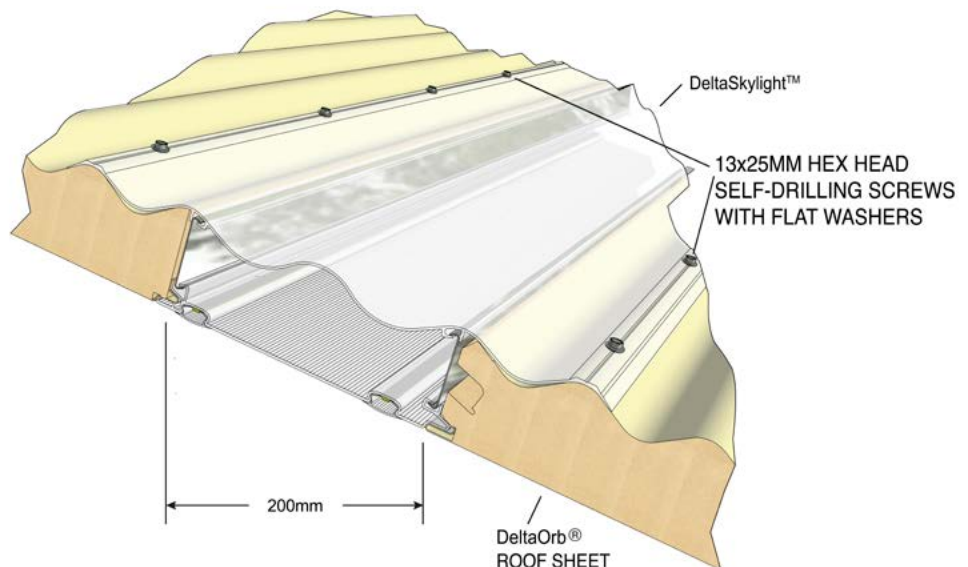

SKYLIGHT OPTIONS

DeltaLum™ lighting incorporates a translucent PVC extruded skylight when combined with a unique patent protected inbuilt LED lighting system, allows the patio and adjoining rooms to be bright both during the day and into the evening.

Delta Lens Cap

DeltaTrim™

DeltaOrb™