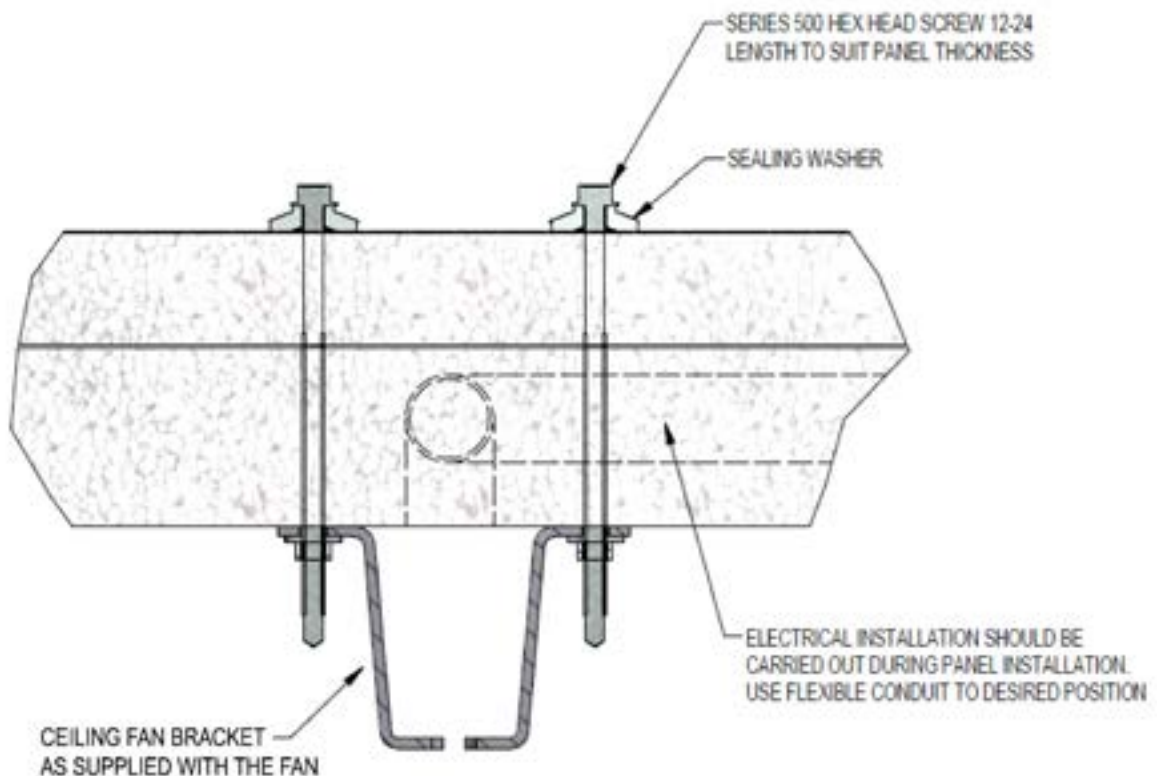

SIDE VIEW

Version Date: 22.02.2021