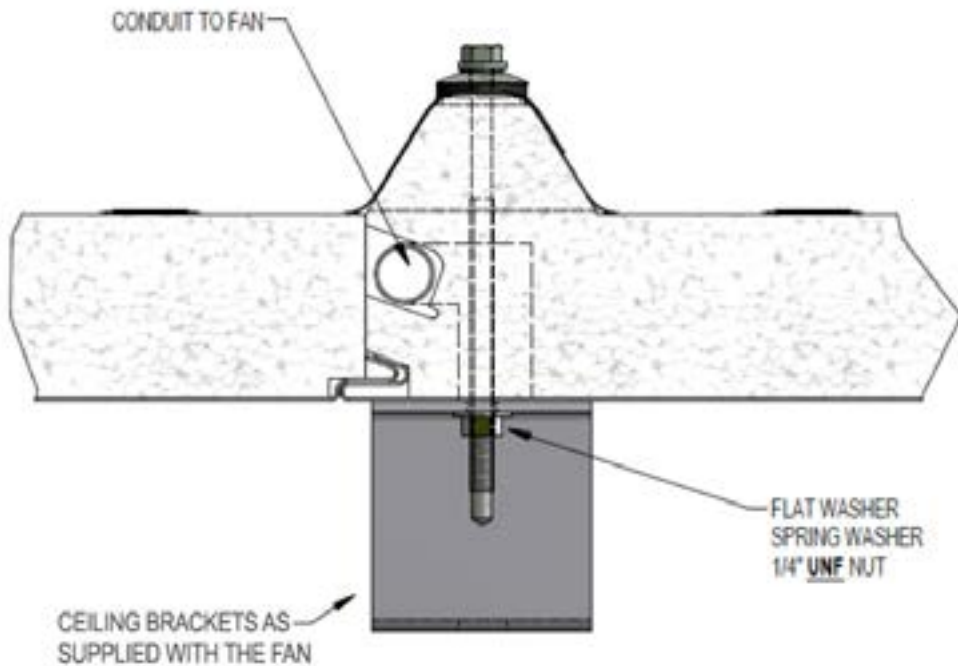

BRACKET INSTALLATION DETAILS - DELTATRIM™

END VIEW